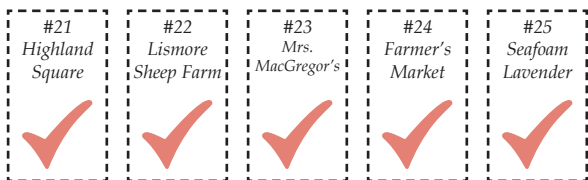

Pictou County

*Nova Scotia's
Northumberland Shore*

2019

PASSPORT to Adventure

Please remove our passport to adventure and experience as many of our tourism offerings as you can while you enjoy your visit in Pictou. Have your passport stamped as you make your way through our communities and once you have visited 10 or more locations you can enter for a chance to win prizes. Take a picture of your passport and send it to us at yourpassporttoadventure@gmail.com Prize winners will be notified by December 1, 2019 by email.